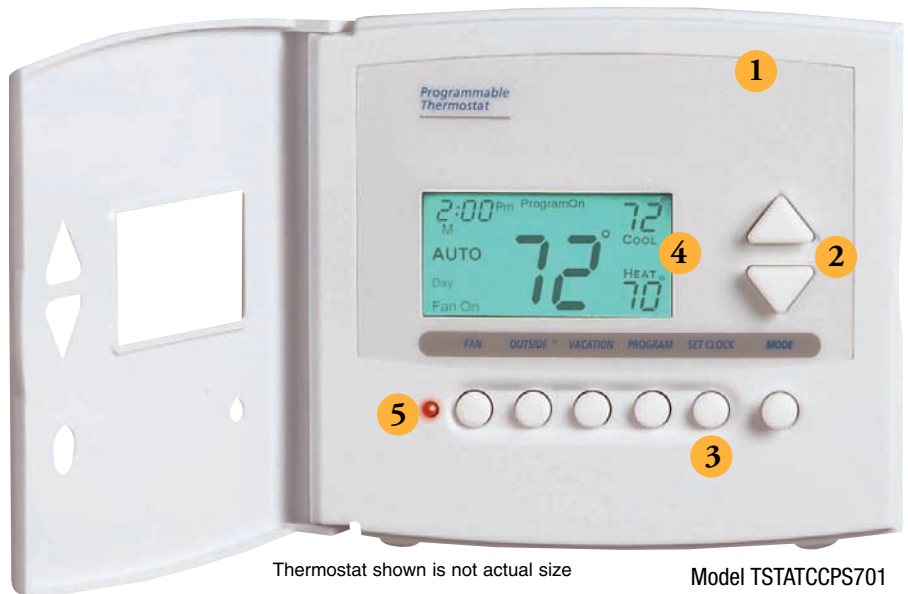

This programmable thermostat offers the convenience of seven-day programmability in a slim, unobtrusive design. It's an excellent choice

CONVENIENCE

1. 1 **Designed to blend with any décor** while maintaining the ease of use you expect from Carrier.
2. 2 **Easy to program and operate**, thanks to the large, continuously lit display, responsive push buttons and step-saving copy function.
3. 3 **Custom-made comfort with seven-day programmability.** Select up to four different temperature settings per day for maximum comfort and energy efficiency.
4. 4 **More consistent temperatures** than standard mechanical thermostats, thanks to all-electronic operation. Battery-free backup stores programmed information indefinitely, even with a total power loss in your home.
5. 5 **Relax in comfort all year long** as auto changeover function automatically switches between heating and cooling operation as needed.

Thermostat shown is not actual size

Model TSTATCCPS701

Ask your dealer about our 1-day programmable models. No matter which model you choose, your new Carrier thermostat is designed to meet Title 24 residential and commercial requirements in California.