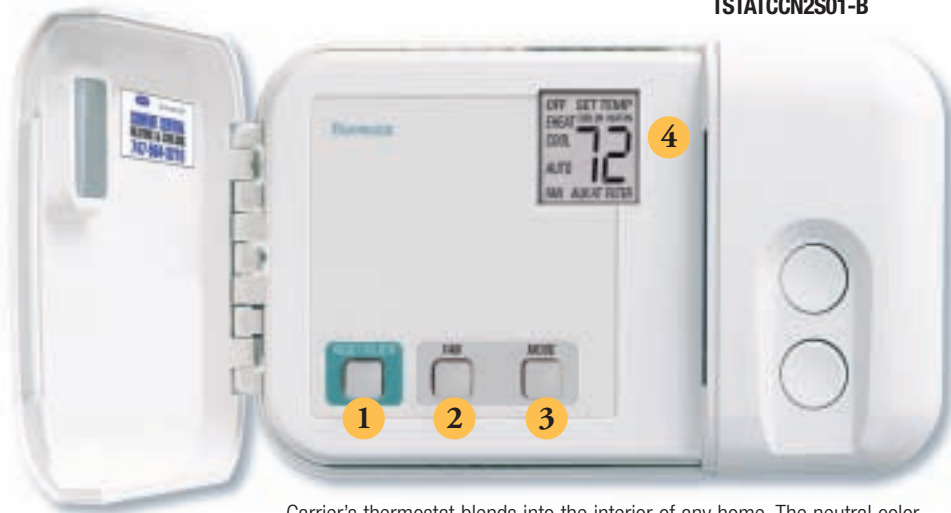

RELIABILITY

In addition to superior control and comfort, the Carrier thermostat helps you keep your system operating at peak performance and efficiency. The clean filter indicator will automatically remind you to change or clean your filter to keep your system operating at peak efficiency. Proper maintenance of your system helps you avoid the potential for costly repairs. Carrier's user-friendly thermostat helps you control your indoor comfort.

www.carrier.com

**A member of the United Technologies Corporation family.
Stock Symbol UTX.**

© Carrier Corporation 2003

08TS-TA19 Rev. 7/03

Manufacturer reserves the right to discontinue, or change at any time, specifications or designs without notice or without incurring obligations.

SIMPLICITY

1. **1 Easy operation** of the mode button selects between OFF, HEAT, COOL and AUTO operation. Heat pump thermostat models also include an EMERGENCY HEAT mode.
2. **2 Airflow is monitored** by the fan button. You can use this function to choose between ON or AUTO fan operation.
3. **3 Simple maintenance reminder** of the clean filter indicator ensures that you keep your system operating at peak performance and efficiency.

1. **4 Added convenience** is offered by the outdoor temperature sensor. This optional feature displays the outdoor temperature on the LCD readout.

Backlit LCD displays large, easy-to-read numbers with a back-lighting feature that is activated by the touch of a button.

TSTATCCNAC01-B
TSTATCCNHP01-B
TSTATCCN2S01-B

Carrier's thermostat blends into the interior of any home. The neutral color and streamlined appearance makes this thermostat very homeowner friendly.

Battery-free operation
Even in the event of a power outage, settings are stored indefinitely.

WARRANTY

Carrier guarantees your indoor comfort with written product warranties. This thermostat is covered by a **five-year limited warranty**. Extended warranties are also available. Ask your Carrier dealer for details.

Carrier