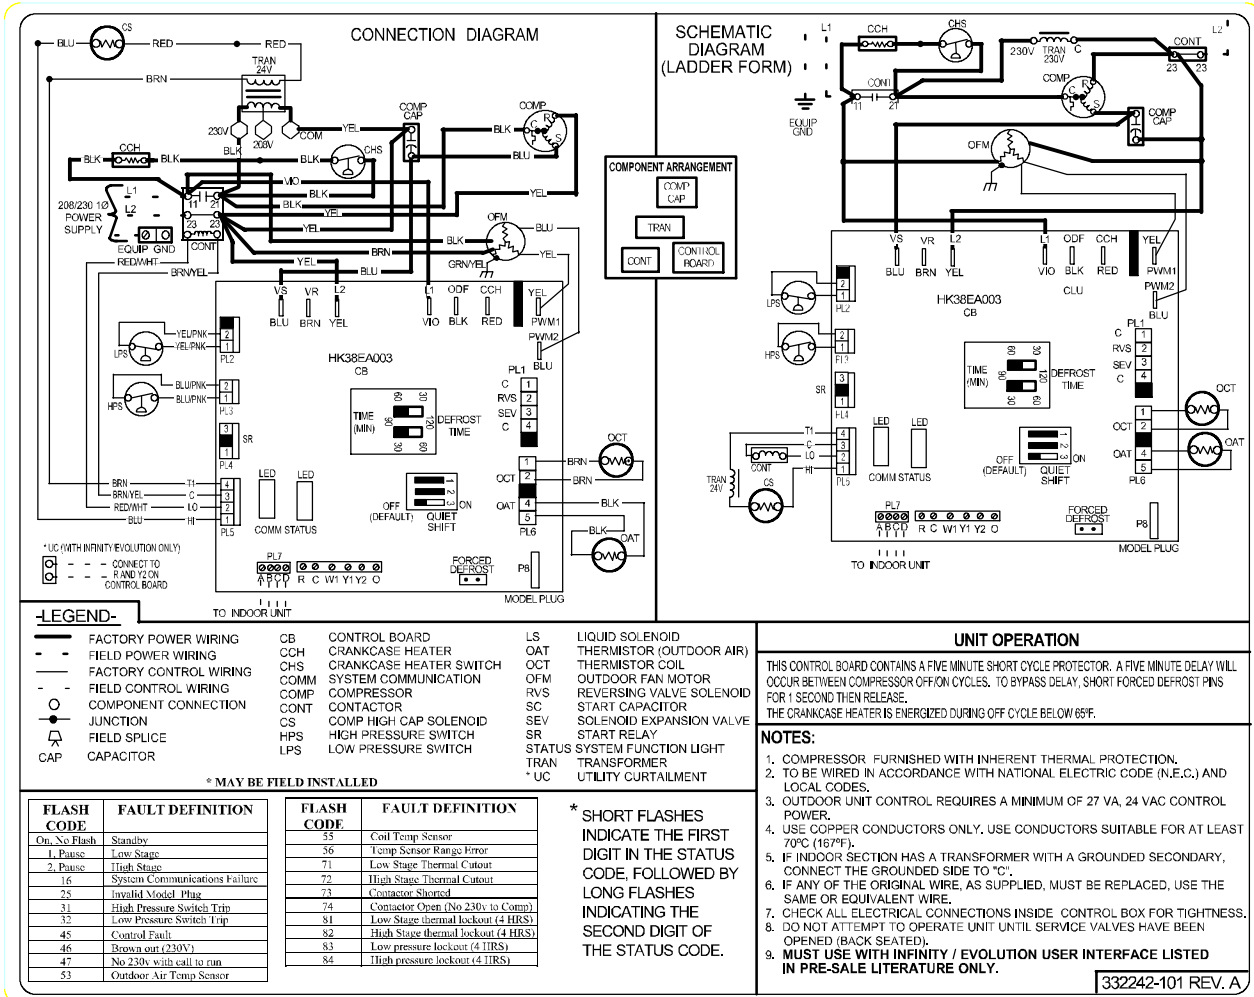

Wiring Diagram

Fig. 1 – Wiring Diagram — Model size 24, 208/230-1