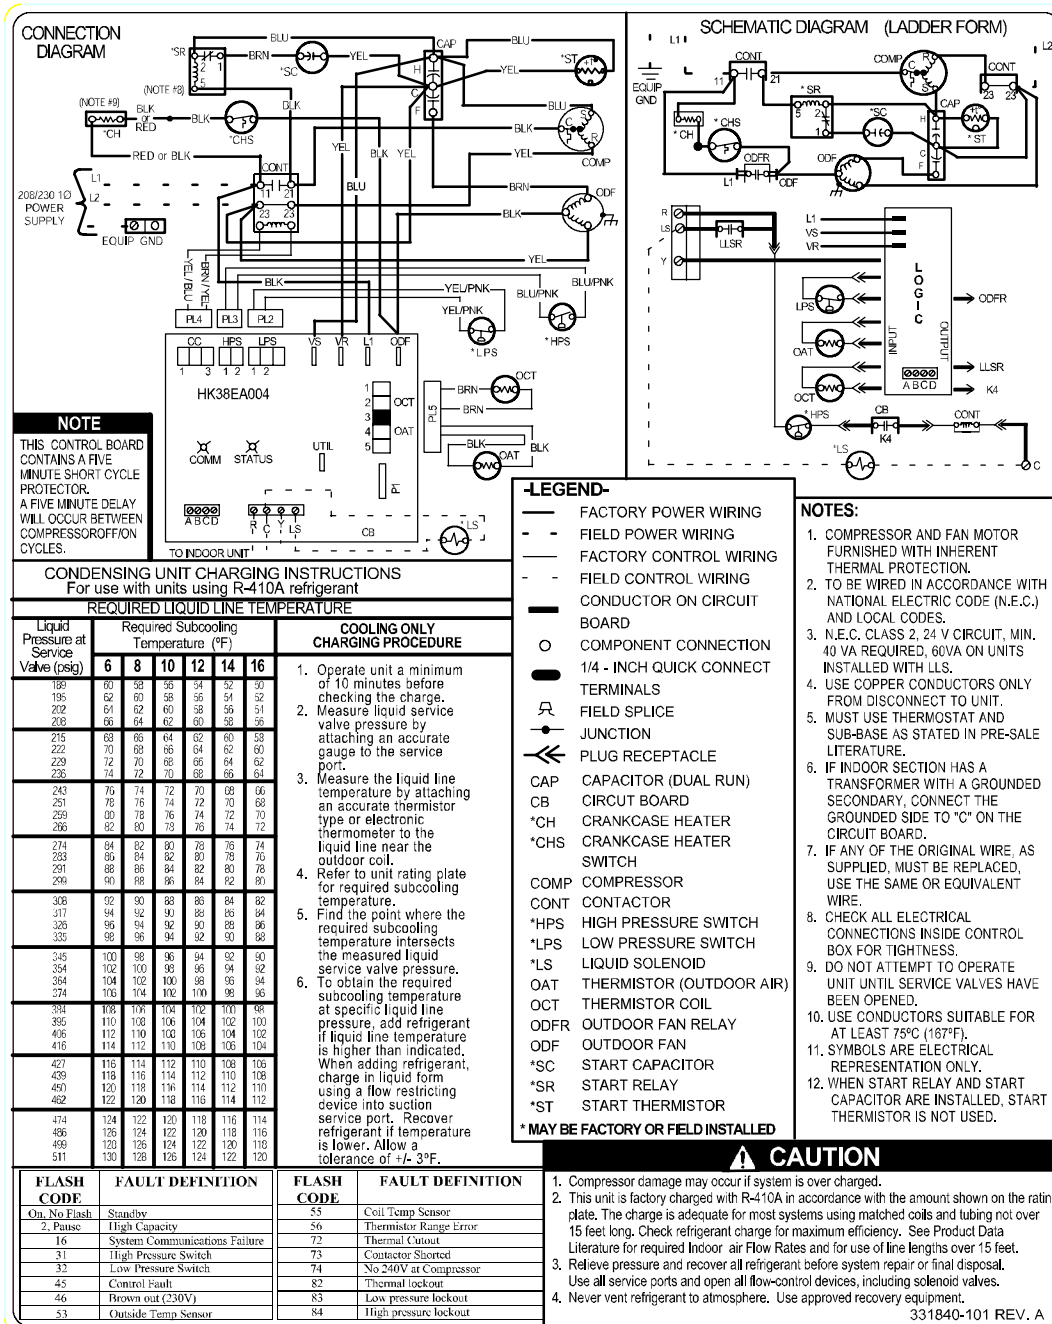

# Wiring Diagrams

Fig. 1 – Wiring Diagram — Model sizes 18 - 48, 208/230-1

NOTE: Must use thermostat and sub-base or Infinity™ Control as stated in pre-sale literature.

Fig. 2 – Wiring Diagram — Model size 60, 208/230-1

NOTE: Must use thermostat and sub-base or Infinity™ Control as stated in pre-sale literature.