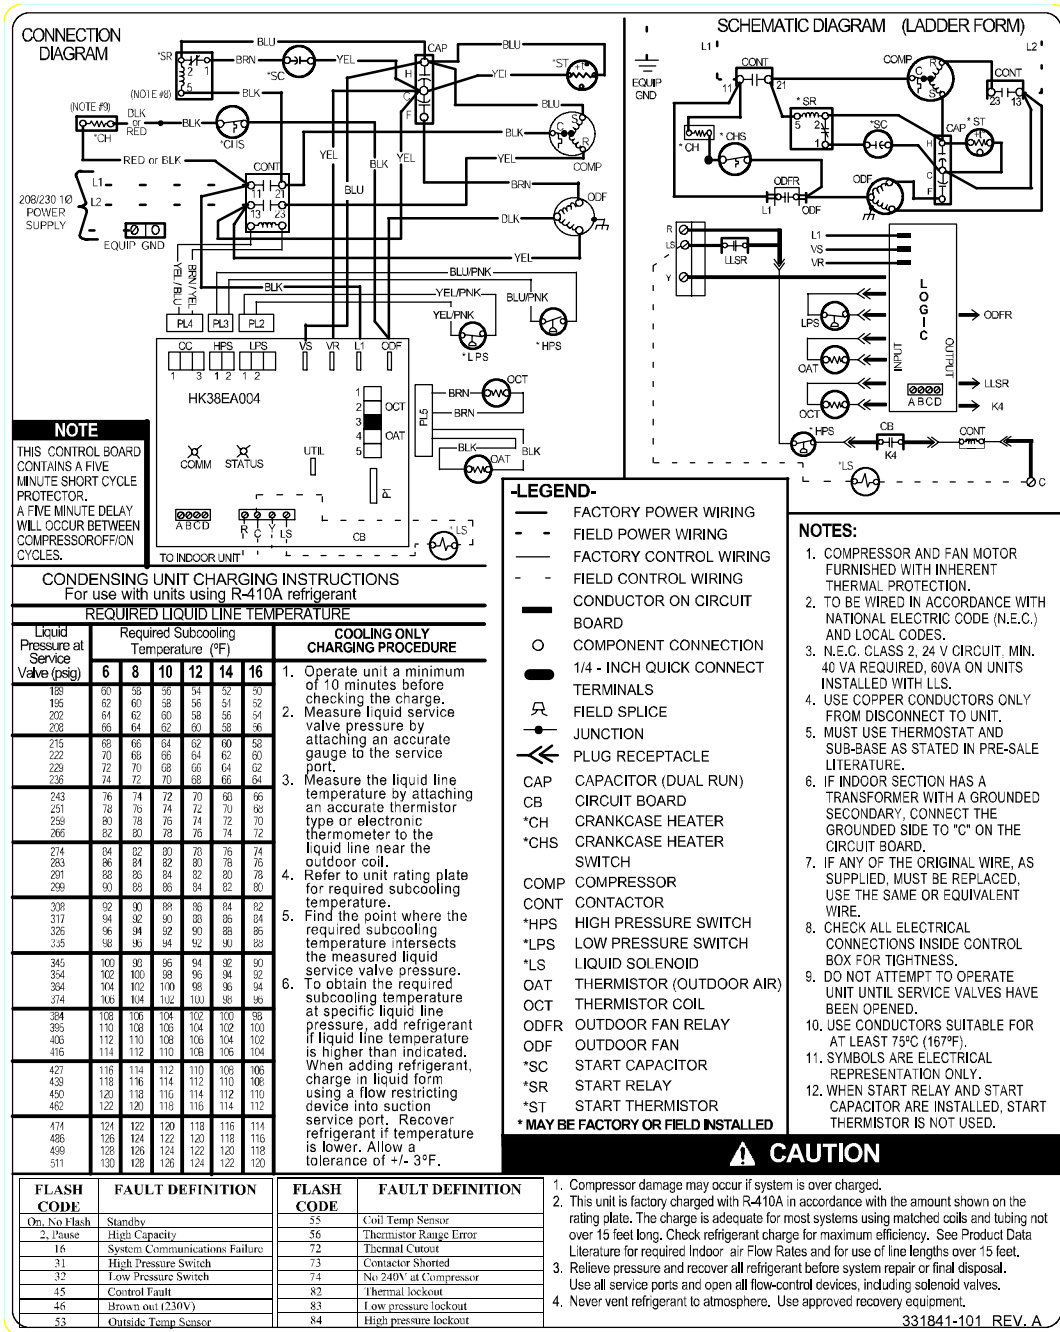

# Wiring Diagrams

Fig. 1 – Wiring Diagram — Model sizes 18 - 48, 208/230-1

NOTE: Must use thermostat and sub-base or Infinity™ Control as stated in pre-sale literature.

Fig. 2 – Wiring Diagram — Model size 60, 208/230-1

NOTE: Must use thermostat and sub-base or Infinity™ Control as stated in pre-sale literature.