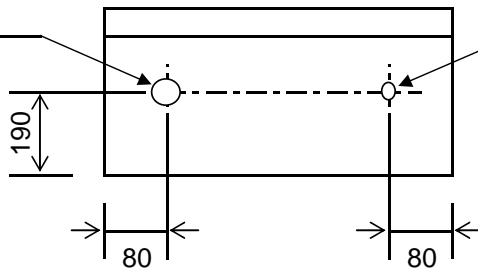

Section A-A

Power supply  
OD 35

Remote control  
OD 22

Thickness :   Body       2.0mm  
                   Door       2.0mm  
                   Mid plate   3.2mm

Paint color :   Munsel No.5Y7/1

Symbol	Name	Lamp color
BZ	Alarm buzzer	
GL	Purge indication lamp	Green
43P	Purge on-off switch	

## Control panel

Model

**TSA-16LJ**

Drawing code

**CM-031-001-03-1**