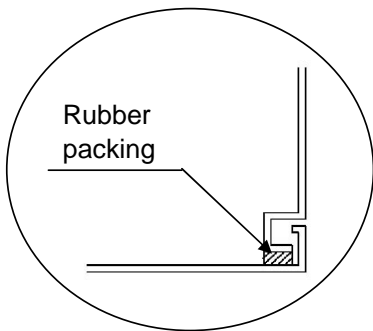

Section A-A

Power supply  
OD 35

Remote control  
OD 22

Thickness :   Body       2.0mm  
                   Door       2.0mm  
                   Mid plate   3.2mm

Paint color :   Munsel No.5Y7/1

Symbol	Name	Lamp color
BZ	Alarm buzzer	
GL	Purge indication lamp	Green
43P	Purge on-off switch	

## Control panel

Model

**TSA-16LJ**

Drawing code

**CM-031-001-03-1**