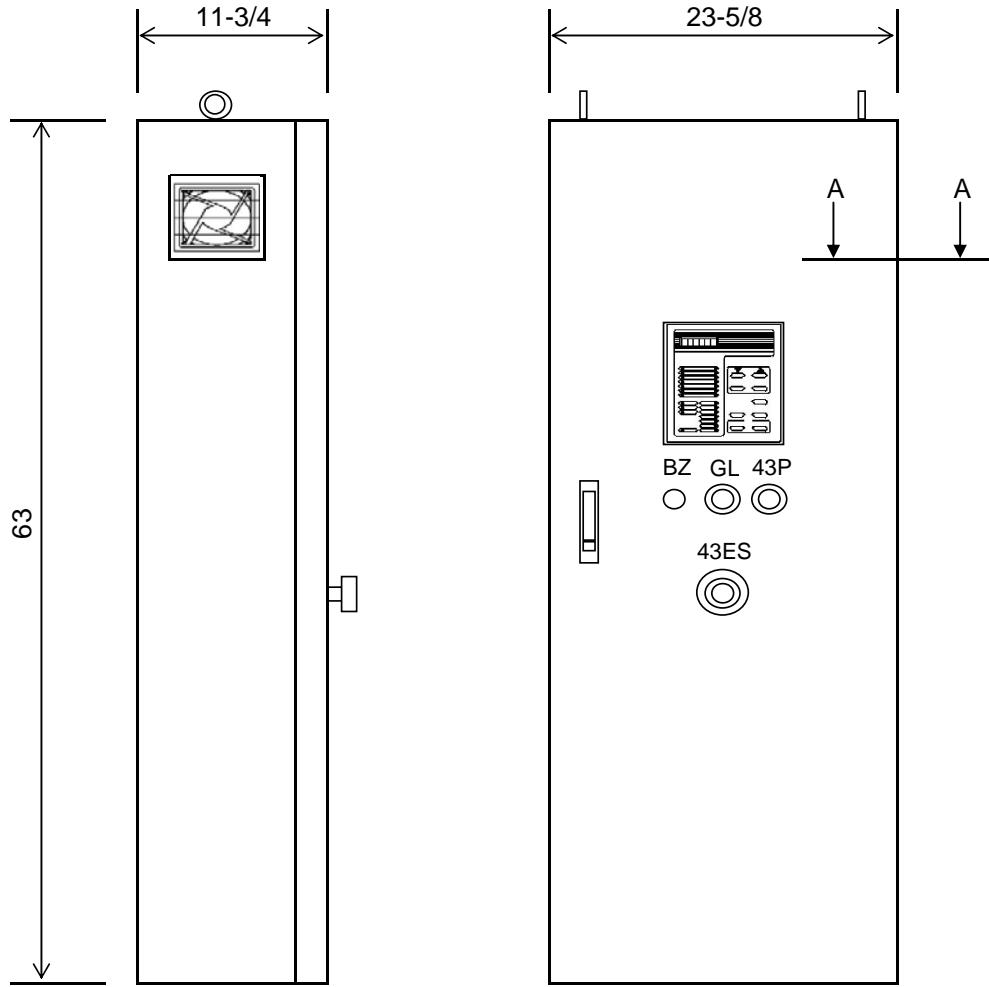

Unit: inch

Section A-A

Power supply
OD 1-3/8"

Remote control
OD 7/8"

Thickness : Body 0.08"
 Door 0.08"
 Mid plate 0.126"

Paint color : Munsel No.5Y7/1

Symbol	Name	Lamp color
BZ	Alarm buzzer	
GL	Purge indication lamp	Green
43P	Purge on-off switch	
43ES	Emergency stop button	

Carrier
SANYO

Control panel

Model

TSA-16LJ

Drawing code

CM-031-002-03-1