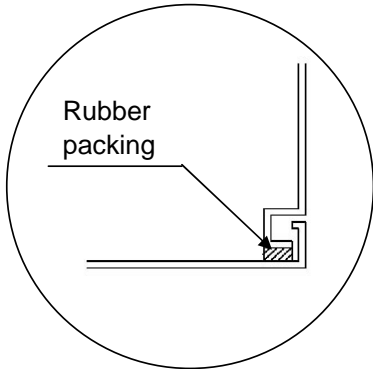

Unit: inch

Section A-A

Power supply
OD 1-3/8"

Remote control
OD 7/8"

Thickness : Body 0.08"
 Door 0.08"
 Mid plate 0.126"

Paint color : Munsel No.5Y7/1

Symbol	Name	Lamp color
BZ	Alarm buzzer	
GL	Purge indication lamp	Green
43P	Purge on-off switch	
43ES	Emergency stop button	

Carrier
SANYO

Control panel

Model

TSA-16LJ

Drawing code

CM-031-002-03-1