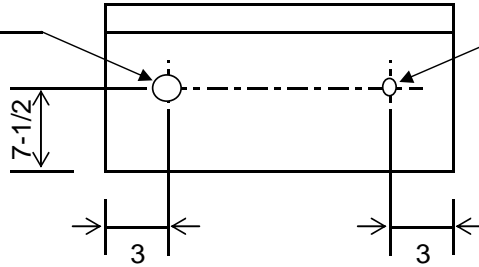

Unit: inch

Section A-A

Power supply
OD 1-3/8"

Remote control
OD 7/8"

Thickness : Body 0.08"
 Door 0.08"
 Mid plate 0.126"

Paint color : Munsel No.5Y7/1

Symbol	Name	Lamp color
BZ	Alarm buzzer	
GL	Purge indication lamp	Green
43P	Purge on-off switch	
43ES	Emergency stop button	

Carrier
SANYO

Control panel

Model

TSA-16LJ

Drawing code

CM-031-002-03-1