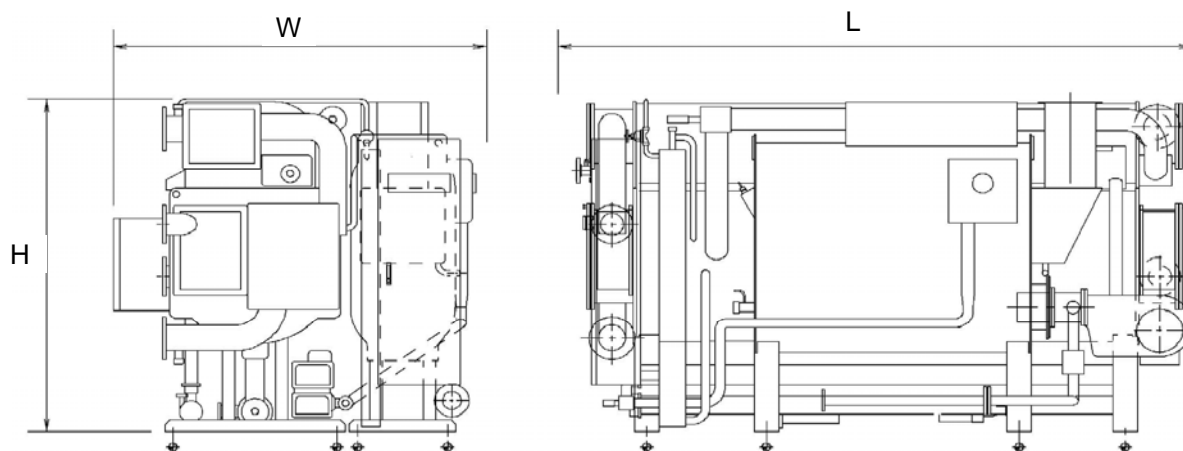

One-piece shipping

TSA-16	L	W	H	Weight ²⁾
	mm	mm	mm	kg
DJ-11	3,140	2,030	2,060	4,600
DJ-12	3,140	2,030	2,060	4,900
DJ-13	3,750	2,120	2,060	5,800
DJ-14	3,750	2,120	2,060	6,300
DJ-21	3,890	2,280	2,270	7,300
DJ-22	3,890	2,280	2,270	7,700
DJ-23	4,890	2,350	2,270	9,400
DJ-24	4,890	2,350	2,270	9,800
DJ-31	4,940	2,460	2,490	11,700
DJ-32	4,940	2,460	2,490	12,400
DJ-41	4,950	2,710	2,740	14,400
DJ-42	4,950	2,710	2,740	15,100
DJ-51	5,090	3,080	2,970	19,800
DJ-52	5,610	3,080	2,970	21,300
DJ-53	6,110	3,080	2,970	22,700

Note. 1) Above dimensions are not included packing size.

2) Weight data is included solution for initial charge.

Carrier
SANYO

**Shipping dimensions
(One-piece shipping)**

Model

TSA-16DJ

Drawing code

DJ-008-131-11-0