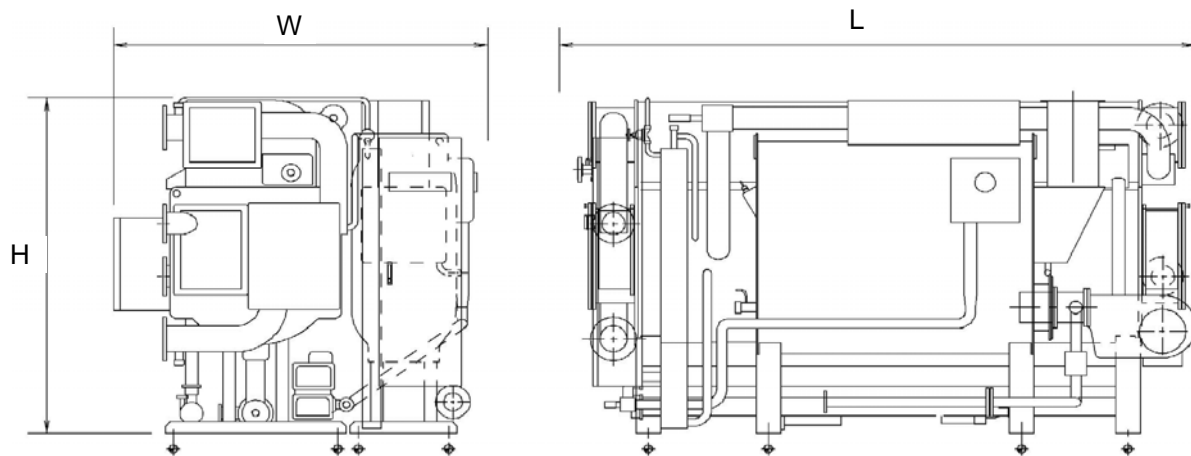

One-piece shipping

TSA-16	L	W	H	Weight ²⁾
	inch	inch	inch	lb
DJ-11	124	80	82	10,200
DJ-12	124	80	82	10,900
DJ-13	148	84	82	12,800
DJ-14	148	84	82	13,900
DJ-21	154	90	90	16,100
DJ-22	154	90	90	17,000
DJ-23	193	93	90	20,800
DJ-24	193	93	90	21,700
DJ-31	195	97	99	25,800
DJ-32	195	97	99	27,400
DJ-41	195	107	108	31,800
DJ-42	195	107	108	33,300
DJ-51	201	122	117	43,700
DJ-52	221	122	117	47,000
DJ-53	241	122	117	50,100

Note. 1) Above dimensions are not included packing size.

2) Weight data is included solution for initial charge.

Carrier
SANYO

**Shipping dimensions
(One-piece shipping)**

Model

TSA-16DJ

Drawing code

DJ-008-131-16-0