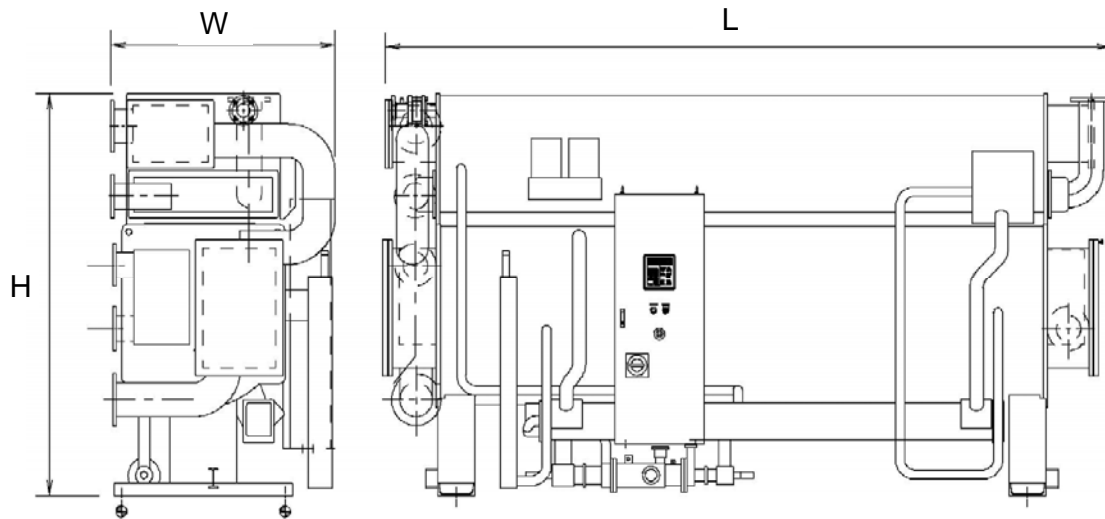

One-piece shipping

TSA-16	L	W	H	Weight ²⁾
	mm	mm	mm	kg
LJ-11	2,790	1,450	2,250	3,600
LJ-12	2,790	1,450	2,250	3,700
LJ-13	3,800	1,450	2,250	4,700
LJ-14	3,800	1,450	2,250	4,800
LJ-21	3,900	1,610	2,400	5,800
LJ-22	3,900	1,610	2,400	6,200
LJ-23	4,920	1,610	2,420	7,100
LJ-24	4,920	1,610	2,420	7,500
LJ-31	4,970	1,680	2,660	9,100
LJ-32	4,970	1,680	2,660	9,500
LJ-41	5,120	1,750	2,910	11,000
LJ-42	5,120	1,750	2,910	11,400
LJ-51	5,260	2,040	3,260	15,300
LJ-52	5,800	2,040	3,260	16,600
LJ-53	6,300	2,040	3,260	17,800

Note. 1) Above dimensions are not included packing size.

2) Weight data is included solution for initial charge.

Carrier
SANYO

**Shipping dimensions
(One-piece shipping)**

Model

TSA-16LJ

Drawing code

LJ-008-131-11-0