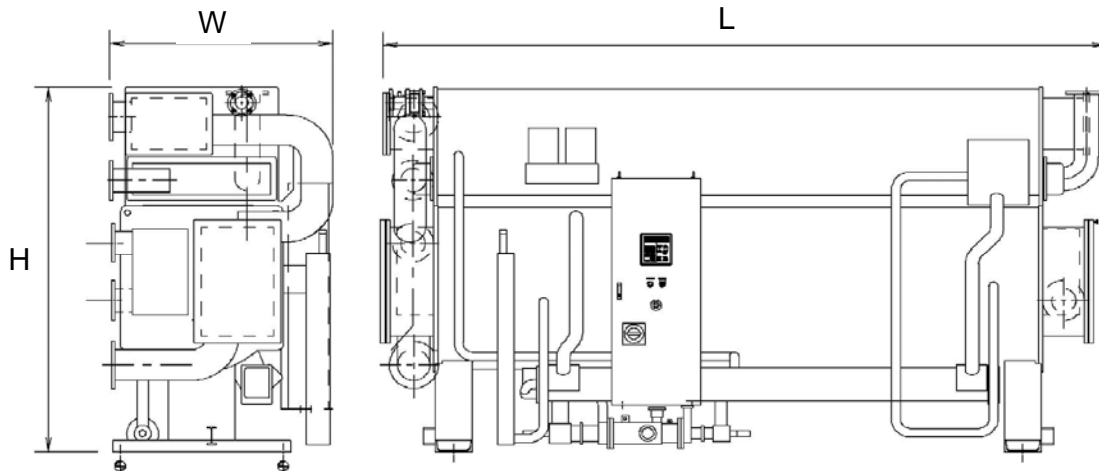

One-piece shipping

TSA-16	L	W	H	Weight ²⁾
	inch	inch	inch	lb
LJ-11	110	58	89	8,000
LJ-12	110	58	89	8,200
LJ-13	150	58	89	10,400
LJ-14	150	58	89	10,600
LJ-21	154	64	95	12,800
LJ-22	154	64	95	13,700
LJ-23	194	64	96	15,700
LJ-24	194	64	96	16,600
LJ-31	196	67	105	20,100
LJ-32	196	67	105	21,000
LJ-41	202	69	115	24,300
LJ-42	202	69	115	25,200
LJ-51	208	81	129	33,800
LJ-52	229	81	129	36,700
LJ-53	249	81	129	39,300

Note. 1) Above dimensions are not included packing size.

2) Weight data is included solution for initial charge.

Carrier
SANYO

**Shipping dimensions
(One-piece shipping)**

Model

TSA-16LJ

Drawing code

LJ-008-131-16-0