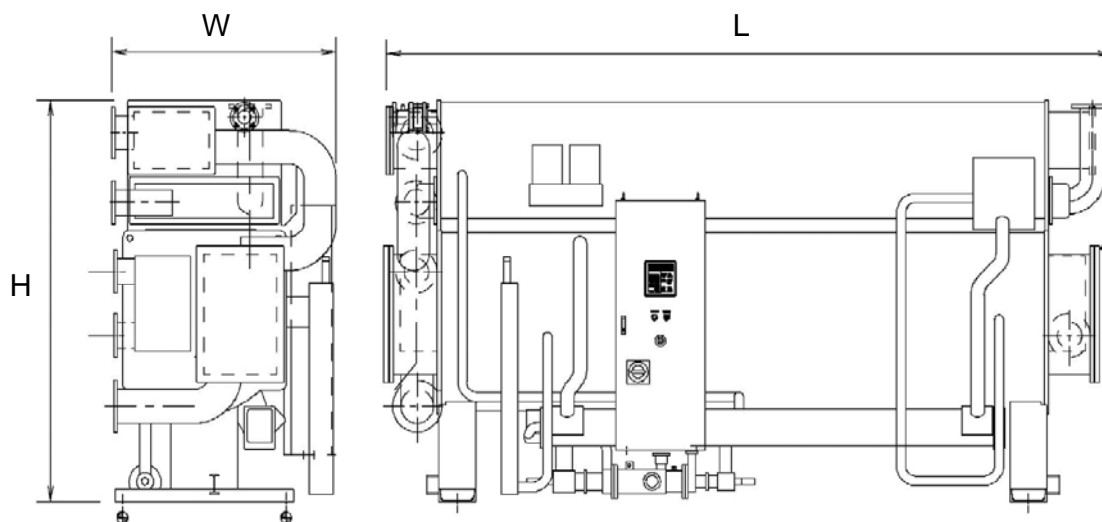

## One-piece shipping

TSA-16	L	W	H	Weight <sup>2)</sup>
	mm	mm	mm	kg
LJ-53	6,300	2,040	3,470	17,800

Note. 1) Above dimensions are not included packing size.

2) Weight data is included solution for initial charge.

**Carrier**  
**SANYO**

**Shipping dimensions  
(One-piece shipping)**

Model

**TSA-16LJ-53**

Drawing code

**LJ-008-141-11-0**